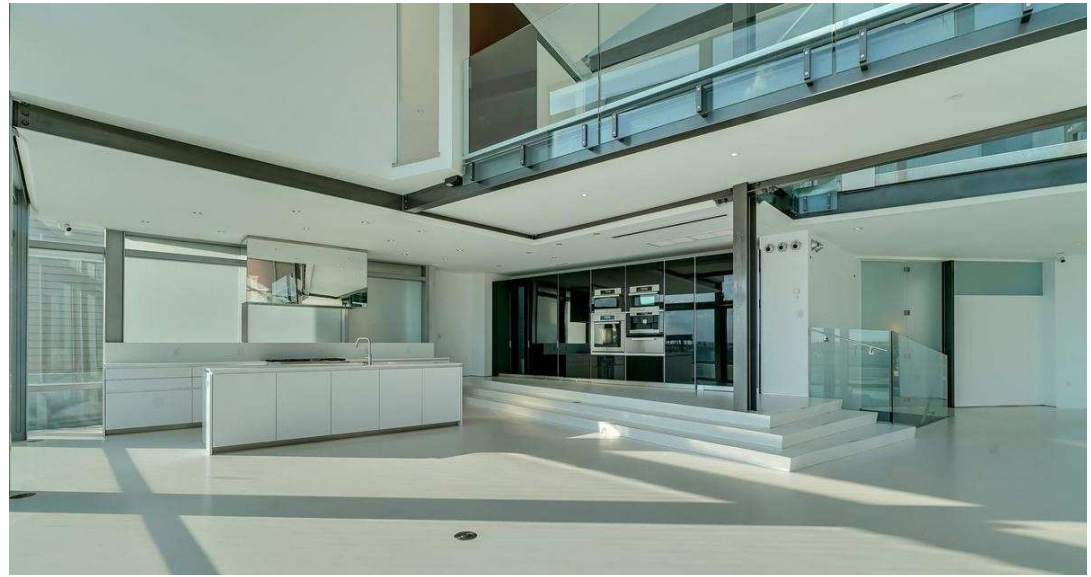

2883 DAX COURT

NEWPORT BEACH, CA 92625

TAGLINE GOES HERE

This extraordinary property offers a once in a lifetime opportunity to own one of the few, but celebrated properties along the highly coveted front row of Emerald Bay, a treasured enclave of seaside homes nestled between the blue waters of the Pacific Ocean and the hillsides of the Laguna Coast Wilderness Park. Magnificent, extraordinary, and unparalleled are w...

7 BEDS - 7 BATHS - 5,655 SQFT

OFFERED AT \$3,000,000

This extraordinary property offers a once in a lifetime opportunity to own one of the few, but celebrated properties along the highly coveted front row of Emerald Bay, a treasured enclave of seaside homes nestled between the blue waters of the Pacific Ocean and the hillsides of the Laguna Coast Wilderness Park. Magnificent, extraordinary, and unparalleled are words that only begin to describe this wonderful property located at the center of what is arguably the most beautiful beach along the Southern California c...