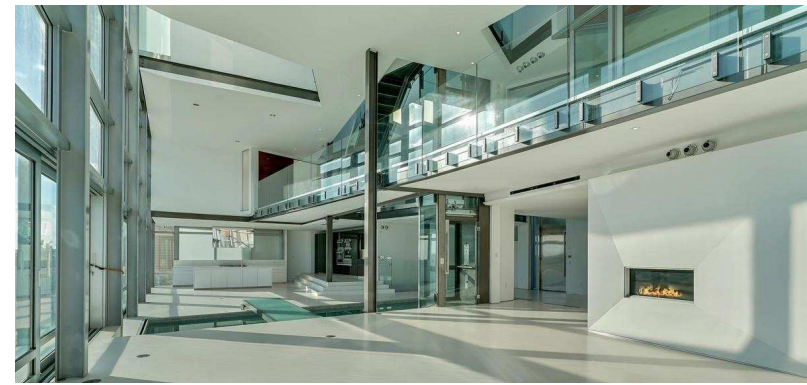

2883 DAX COURT

NEWPORT BEACH, CA 92625

TAGLINE GOES HERE

This extraordinary property offers a once in a lifetime opportunity to own one of the few, but celebrated properties along the highly coveted front row of Emerald Bay, a treasured enclave of seaside homes nestled between the blue waters of the Pacific Ocean and the hillsides of the Laguna Coast Wilderness Park. Magnificent, extraordinary, and unparalleled are w...

7 BEDS - 7 BATHS - 5,655 SQFT

OFFERED AT \$3,000,000

This extraordinary property offers a once in a lifetime opportunity to own one of the few, but celebrated properties along the highly coveted front row of Emerald Bay, a treasured enclave of seaside homes nestled between the blue waters of the Pacific Ocean and the hillsides of the Laguna Coast Wilderness Park. Magnificent, extraordinary, and unparalleled are words that only begin to describe this wonderful property located at the center of what is arguably the most beautiful beach along the Southern California c...